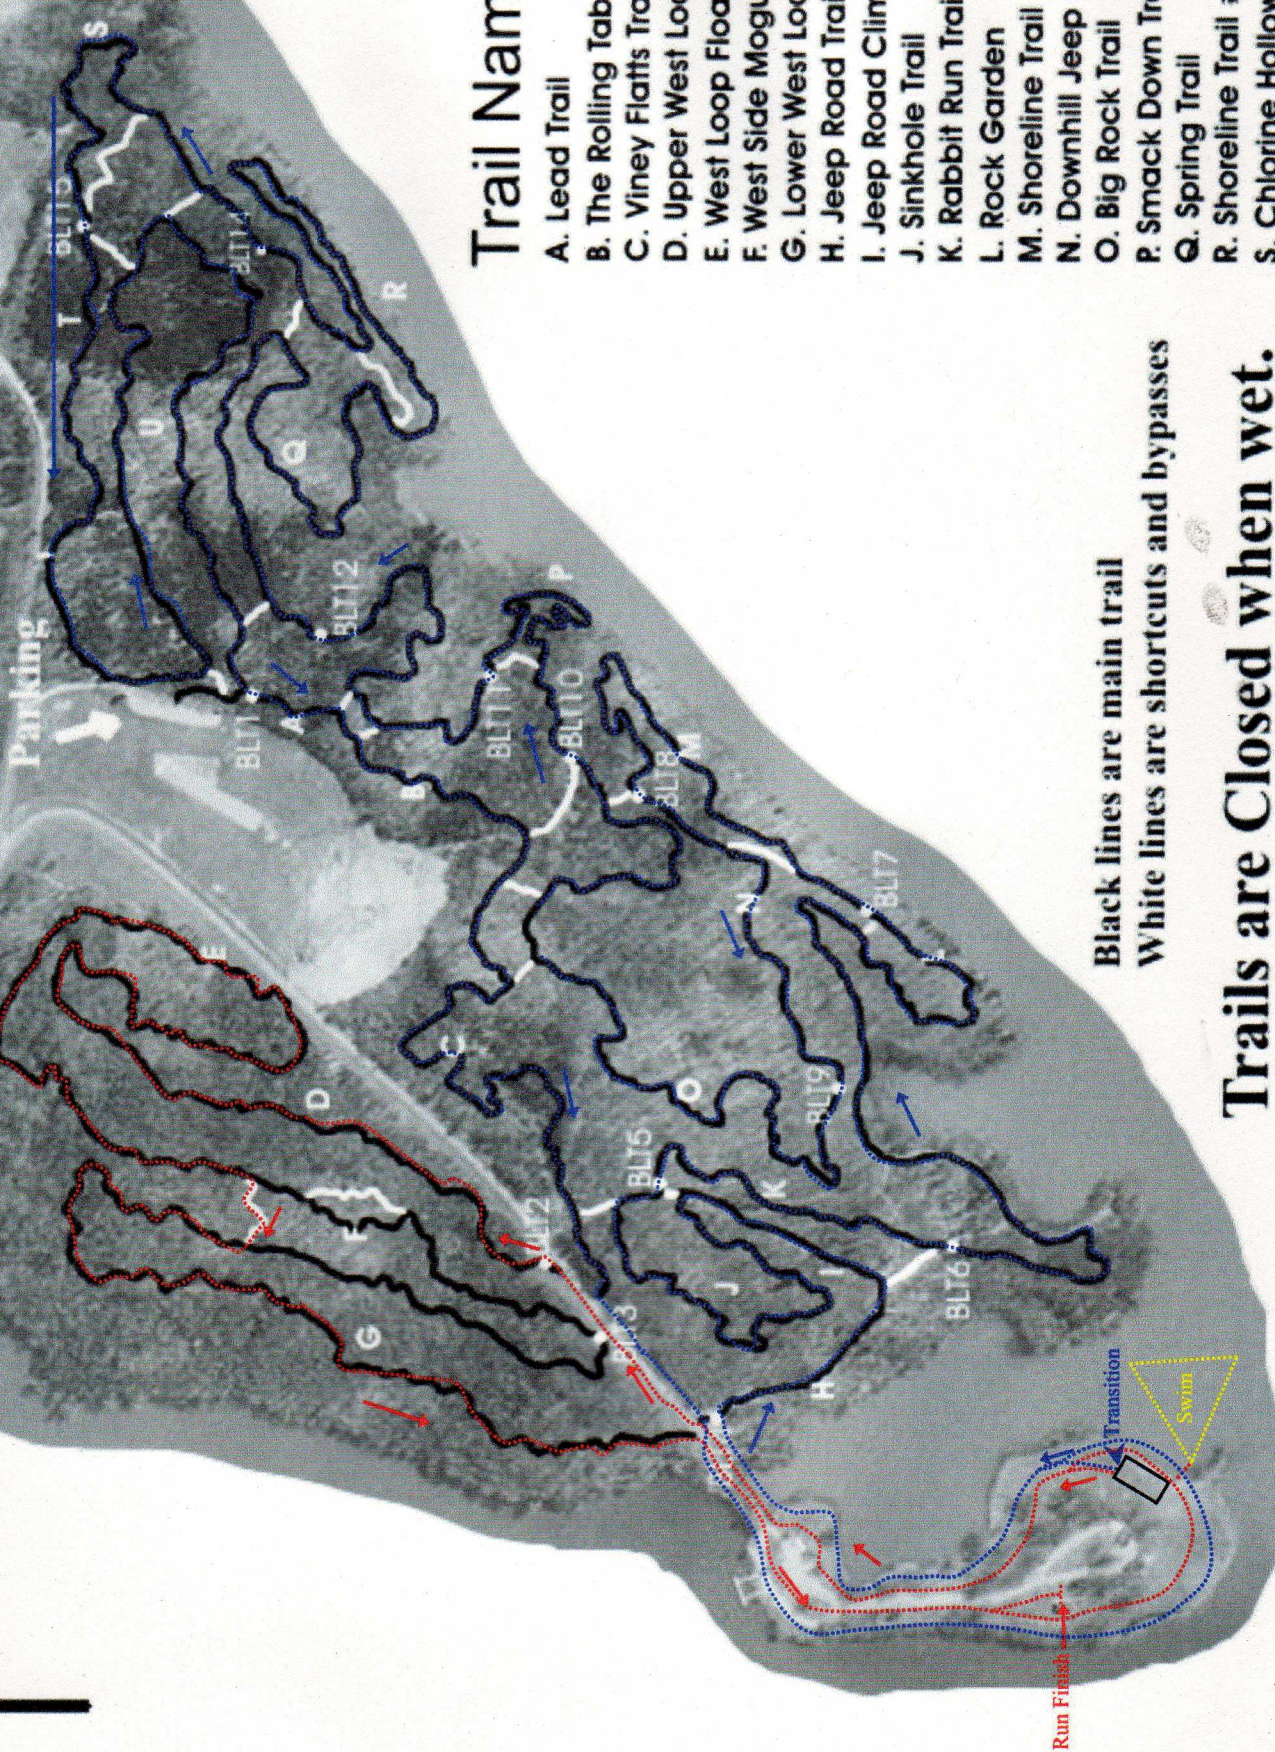

Lock 4 Park

Trail Names

- A. Lead Trail
- B. The Rolling Table
- C. Viney Flatts Trail
- D. Upper West Loop
- E. West Loop Floater
- F. West Side Moguls
- G. Lower West Loop
- H. Jeep Road Trail
- I. Jeep Road Climb
- J. Sinkhole Trail
- K. Rabbit Run Trail
- L. Rock Garden
- M. Shoreline Trail #1
- N. Downhill Jeep Road
- O. Big Rock Trail
- P. Smack Down Trail
- Q. Spring Trail
- R. Shoreline Trail #2
- S. Chlorine Hollow
- T. Cedars Trail
- U. Persimmon Loop

Black lines are main trail
White lines are shortcuts and bypasses

Trails are Closed when wet.